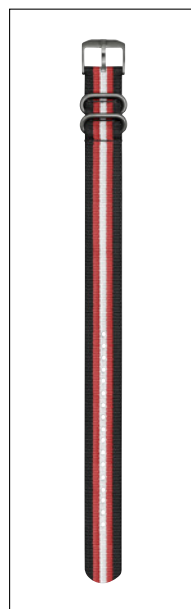

FN.3950.31, Black/Red/White Stripes
Regimental Stripes for Series 3050/3080/
3150/3180 and others, 23mm