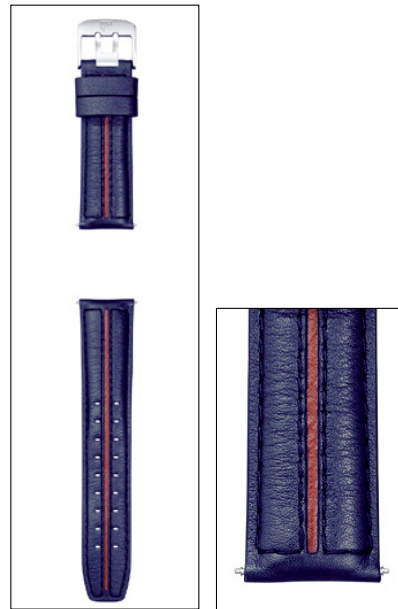

FE.9200.40TI, Blue Leather with Red Stripe
F-22 Raptor for Series 9200, 24mm