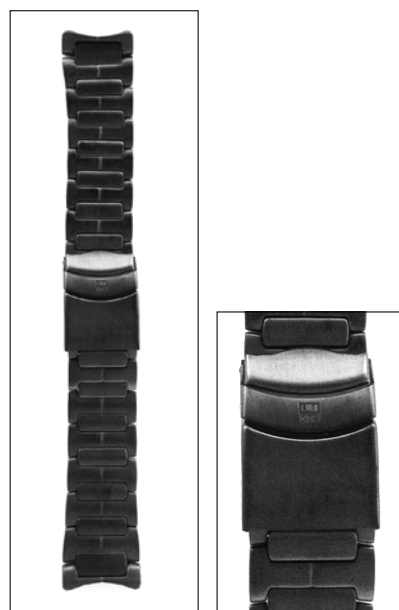

FM.L.BRAC.3150.60, Steel, PVD Black
Steel Colormark for 3152.BO, 23mm

FM.L.BRAC.3400, Steep, IP Black
F-117 Nighthawk for Series 3400, 22mm

FM.L.BRAC.6250.60, Steel IP Black
Modern Mariner 6250, 24mm

FM.L.BRAC.6500, Steel
Modern Mariner 6500, 24mm

FM.L.BRAC.6500.60, Steel IP Black
Modern Mariner 6500, 24mm

METAL BRACELETS

FM.L.BRAC.6250, Steel
Modern Mariner 6250, 24mm

FM.L.BRAC.6400, Steel/PVD black
F-117 Nighthawk for Series 6400, 23mm

FM.L.BRAC.7250, Steel
Steel Colormark for Series 7252/7258 38mm, 20mm