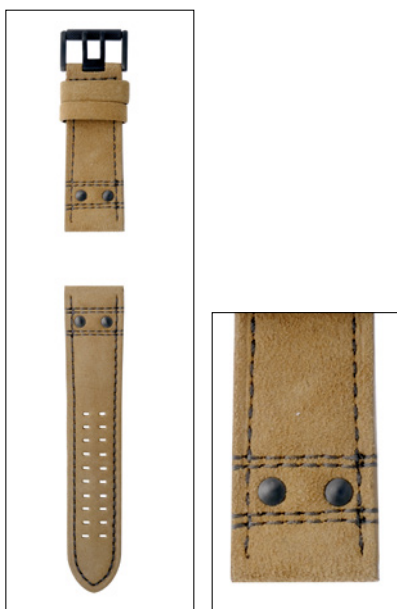

FE.1880.72H.80RI, Tan Leather with Black
Stitching, Atacama Series 1880/1890, 26mm