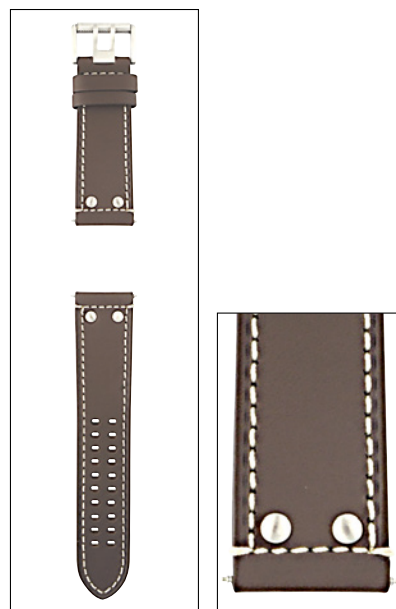

FE.1880.71Q, Brown Leather with White
Stitching and Steel Buckle, Field Model 1887,
26mm