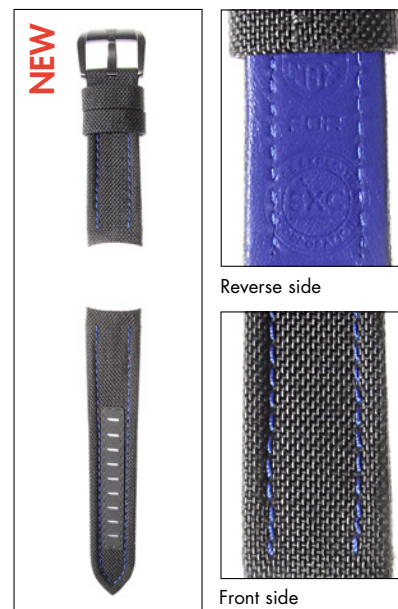

FE.5120.80H, Dark Gray Cordura with Blue
Stitches and Blue Leather Lining
Space Series Model 5121.GN, 22mm

LEATHER STRAPS