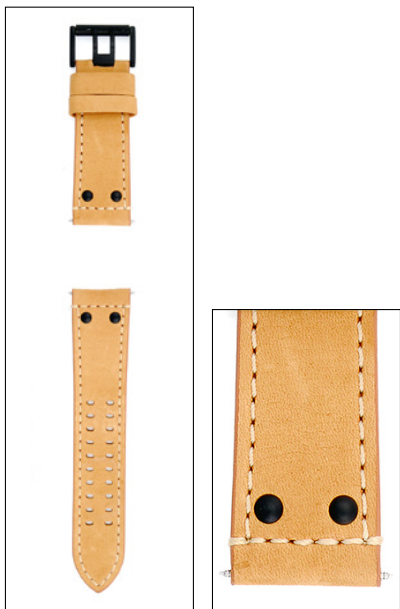

FE.1920.71B.60RI, Mid-Brown Leather
Atacama Series 1920/1940, 26mm