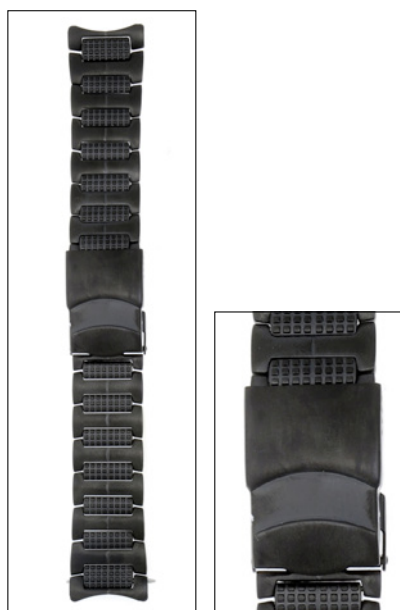

FM.L.BRAC.6250.60, Steel IP Black
Modern Mariner 6250, 24mm