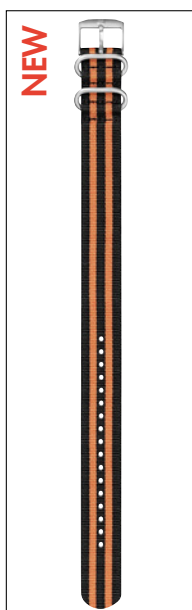

FN.3950.31, Black/Red/White Stripes
Regimental Stripes for Series 3050/3080/
3150/3180 and others, 23mm

FN.3950.35, Black/Orange Stripes
Regimental Stripes for Series 3050/3080/
3150/3180 and others, 23mm

FN.3950.40, Black/Blue Stripes
Regimental Stripes for Series 3050/3080/
3150/3180 and others, 23mm

FN.3950.61, Black/Green Stripes
Regimental Stripes for Series 3050/3080/
3150/3180 and others, 23mm

FN.3950.36, Black/Dark Orange Stripes
Scott Cassell for 3059.SET, 23mm

REGIMENTAL STRIPE STRAPS

FE.1120.20, Black Leather with Orange Stitching
Tony Kanaan for Series 1120, 26mm

FE.1140.20B, Black
Tony Kanaan for Model 1148, 26mm

FE.1140.21B, Black/White
Tony Kanaan for Models 1146/1147, 26mm