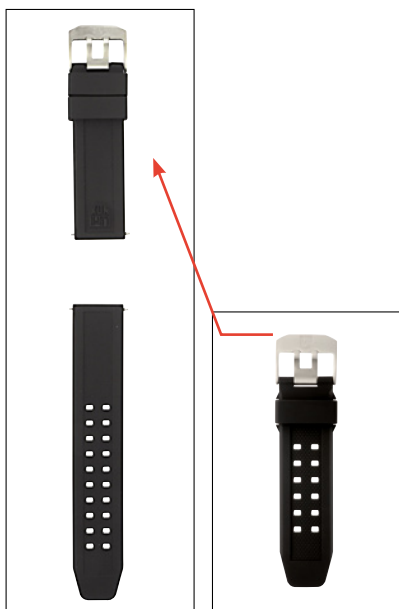

FP.3000.21HPL, Black
Navy SEALs for Model 3001.BO, 22mm

FP.3050.10, White (Silicon)
Navy SEALs for Model 3057.WO, 23mm

FP.3050.20, Black
Navy SEALs for Series 3050/3080/3150, 23mm

FP.3050.20.BPL, Black
Navy SEALs for Series 3050, 23mm