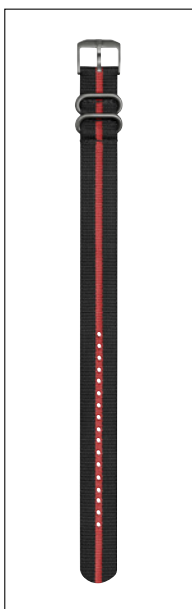

FN.3950.30, Black/Red Stripes
Regimental Stripes for Series 3050/3080/
3150/3180 and others, 23mm