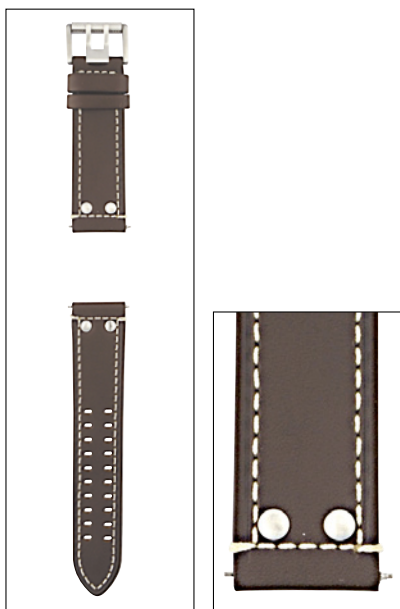

FE.1820.71Q, Dark Brown Leather with
White Stitching, Field Model 1827, 23mm