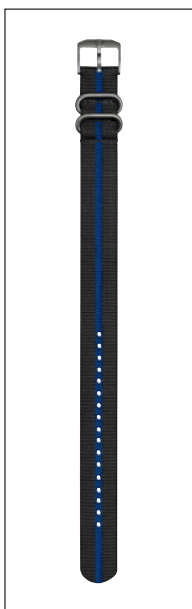

FN.3950.40, Black/Blue Stripes
Regimental Stripes for Series 3050/3080/
3150/3180 and others, 23mm