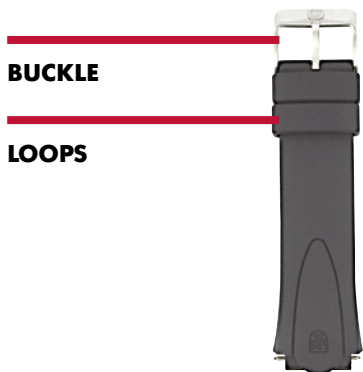

SWISS + MADE

**PHOTOGRIDS STRAPS
INTERNATIONAL
2013+**

PU STRAP

VELCRO STRAP

BRACELET

LUMINOX STRAPS

FP.0100.20, Black
Sentry for Series 0100, 22mm

FP.0200.20, Black
Sentry for Series 0200, 22mm