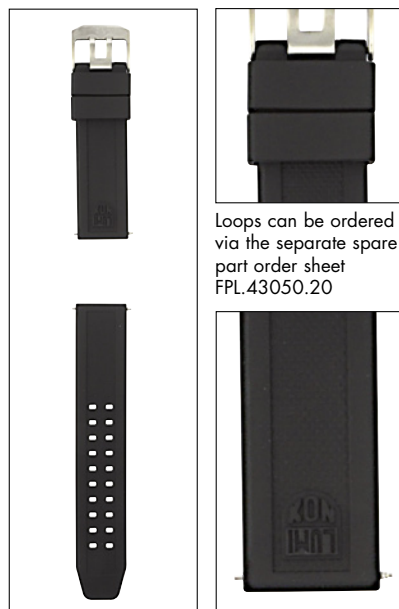

FP.3050.20, Black
Navy SEALs for Series 3050/3080/3150, 23mm