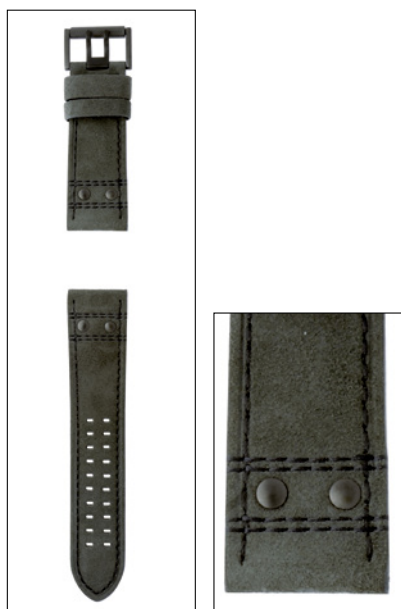

FE.1880.80H.80RI, Grey Leather with Black
Stitching, Atacama Series 1880/1890, 26mm